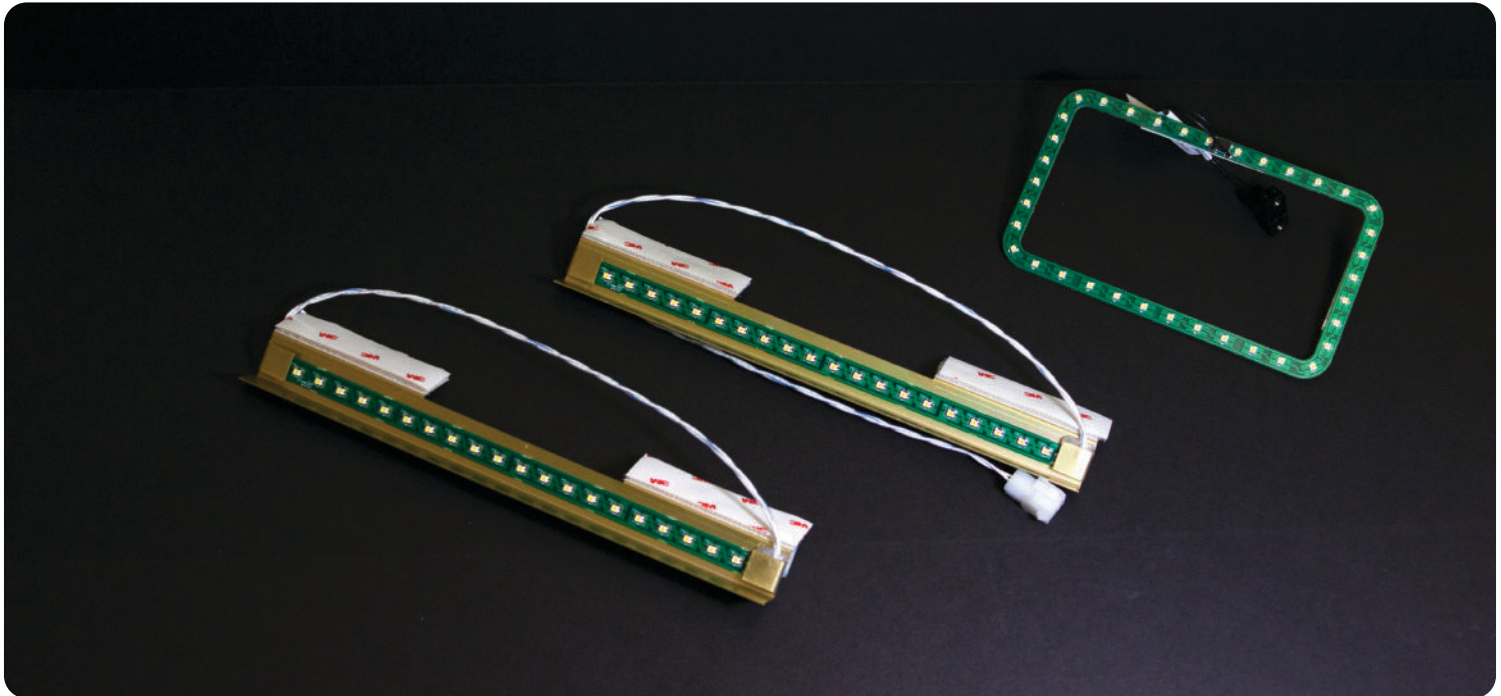

Beechcraft King Air

PWI STC & PMA Approved LED Lighting

Products	Part Number	Alt Part Number
Reading Light 1495	7310006-001	GE1495, GE1495X, 998502-13, MS25069-1495
Reading Light 303	7310010-001	GE303, GE303X, MS15570-303
Reading Light 1308/1309	7310007-001	GE1308, GE1309
Reading Light 303R	7310046-000	GE303, GE303X, MS15570-303
LED Ice Light	7310009-000 Bayonet 7310045-000 Threaded	A7079B24, WA7079B24, MS25538-7079
LED Logo Light	7310050-000	A70828, 34A0228070-67, 34-0228070-67
LED Door Entry Light	7310009-001	A4174-24, MS24513-4174, M6363/3-1
Ice Light Window	4000041-000 Notched 4000041-001 Square	101-360190-0001, 50-361127-5
Seat Belt/Smoking sign LED	7310004-000	1202-300 (Teledyne)
Seat Belt/Smoking sign Graphic	7200198-001	
LED Dimming Control	2901045-001	
LED Wingtips B300/350	6900430-002 (L), 6900431-002 (R)	
LED Wingtips 90, B200/250, 300	6900445-001 (L), 6900446-001 (R)