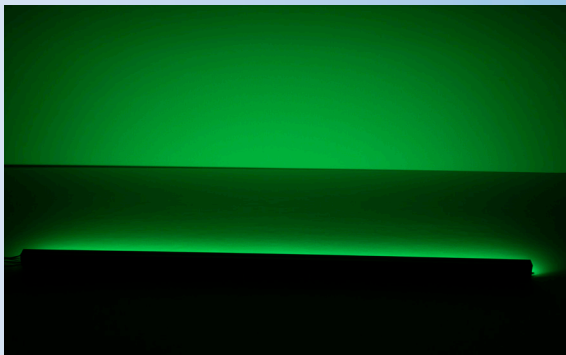

# COLOR LED CABIN LIGHTS

## ADVANTAGES:

- Full Color LEDs
- Passenger Cabin, Galley, Lav
- Any 28V Aircraft – Turboprops and Jets
- Wireless Apple iPad or iPhone Controlled
- Direct Plug-and-Play LED Install – No Aircraft Mods
- Dimmable
- Color Presets/Favorites
- Cabin Zone Control
- 3-Year Warranty

## LED LIGHTING INTERIOR UPGRADE

When you want a VIP-level color LED cabin lighting system in any turboprop or jet, think PWI.

The PWI color LED system delivers the business or relaxation cabin experience you want, with the touch of a button. Replace overhead fluorescent lights with a pre-measured, plug-and-play lighting system, using the original aircraft wiring.