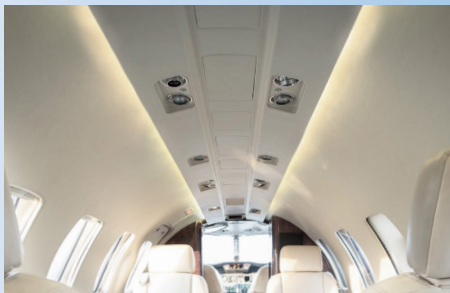

CITATION LED INTERIOR LIGHTS

ADVANTAGES:

- Passenger Cabin, Galley, Lav
- Direct Plug-and-Play Kit
- PMA Approved
- 100,000 Hour Service
- No Flicker, Hum or Buzz
- Use Aircraft Wiring
- Original Aircraft or 3rd Party Dimming
- No Aircraft Mods
- 3 Year Warranty