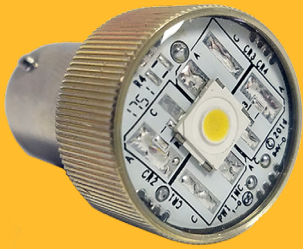

PWI LED REPLACEMENT READING LIGHTS

GO IN MORE THAN JUST KING AIRS

303X