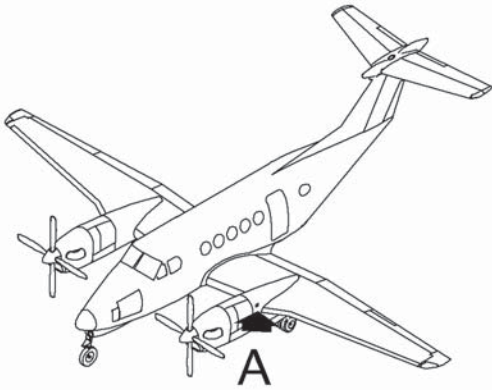

Beechcraft Corporation

SUPER KING AIR B200GT SERIES ILLUSTRATED PARTS CATALOG

VIEW A

WING ICE LIGHTS

B200GT-33400019-01-AB

33-40-00-19

PAGE 0
FEB 01/17