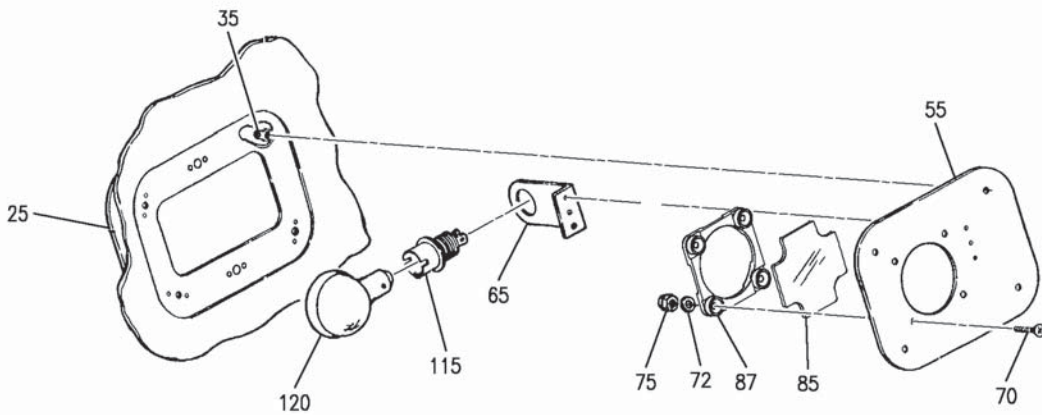

Beechcraft Corporation

SUPER KING AIR B200GT SERIES ILLUSTRATED PARTS CATALOG

VIEW A

WING ICE LIGHTS

B200GT-33400019-01-AB

33-40-00-19

PAGE 0
FEB 01/17