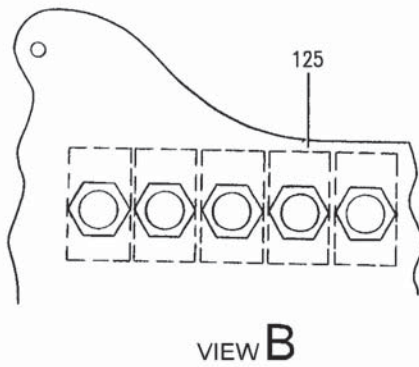

Beechcraft Corporation

SUPER KING AIR B200 SERIES ILLUSTRATED PARTS CATALOG

WING ICE LIGHTS

BB-33400019-01-AA